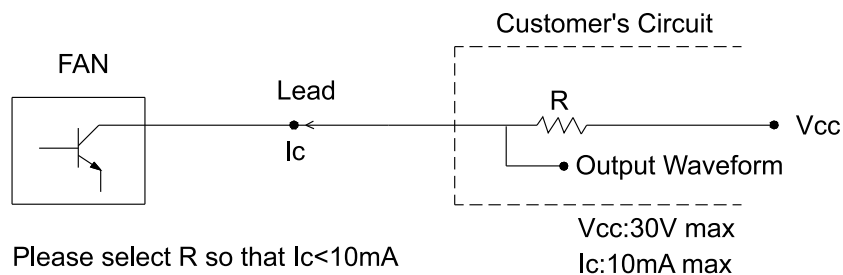

Auto restart / Alarm signal (Type C)

Diagram:

Fan motor speed: