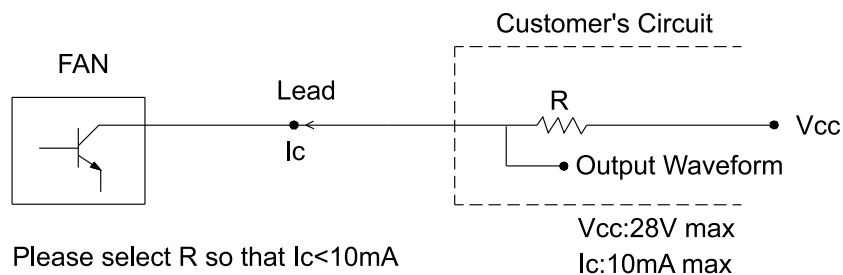

### Auto restart / Alarm signal (Type B)

Diagram:

Fan motor speed: